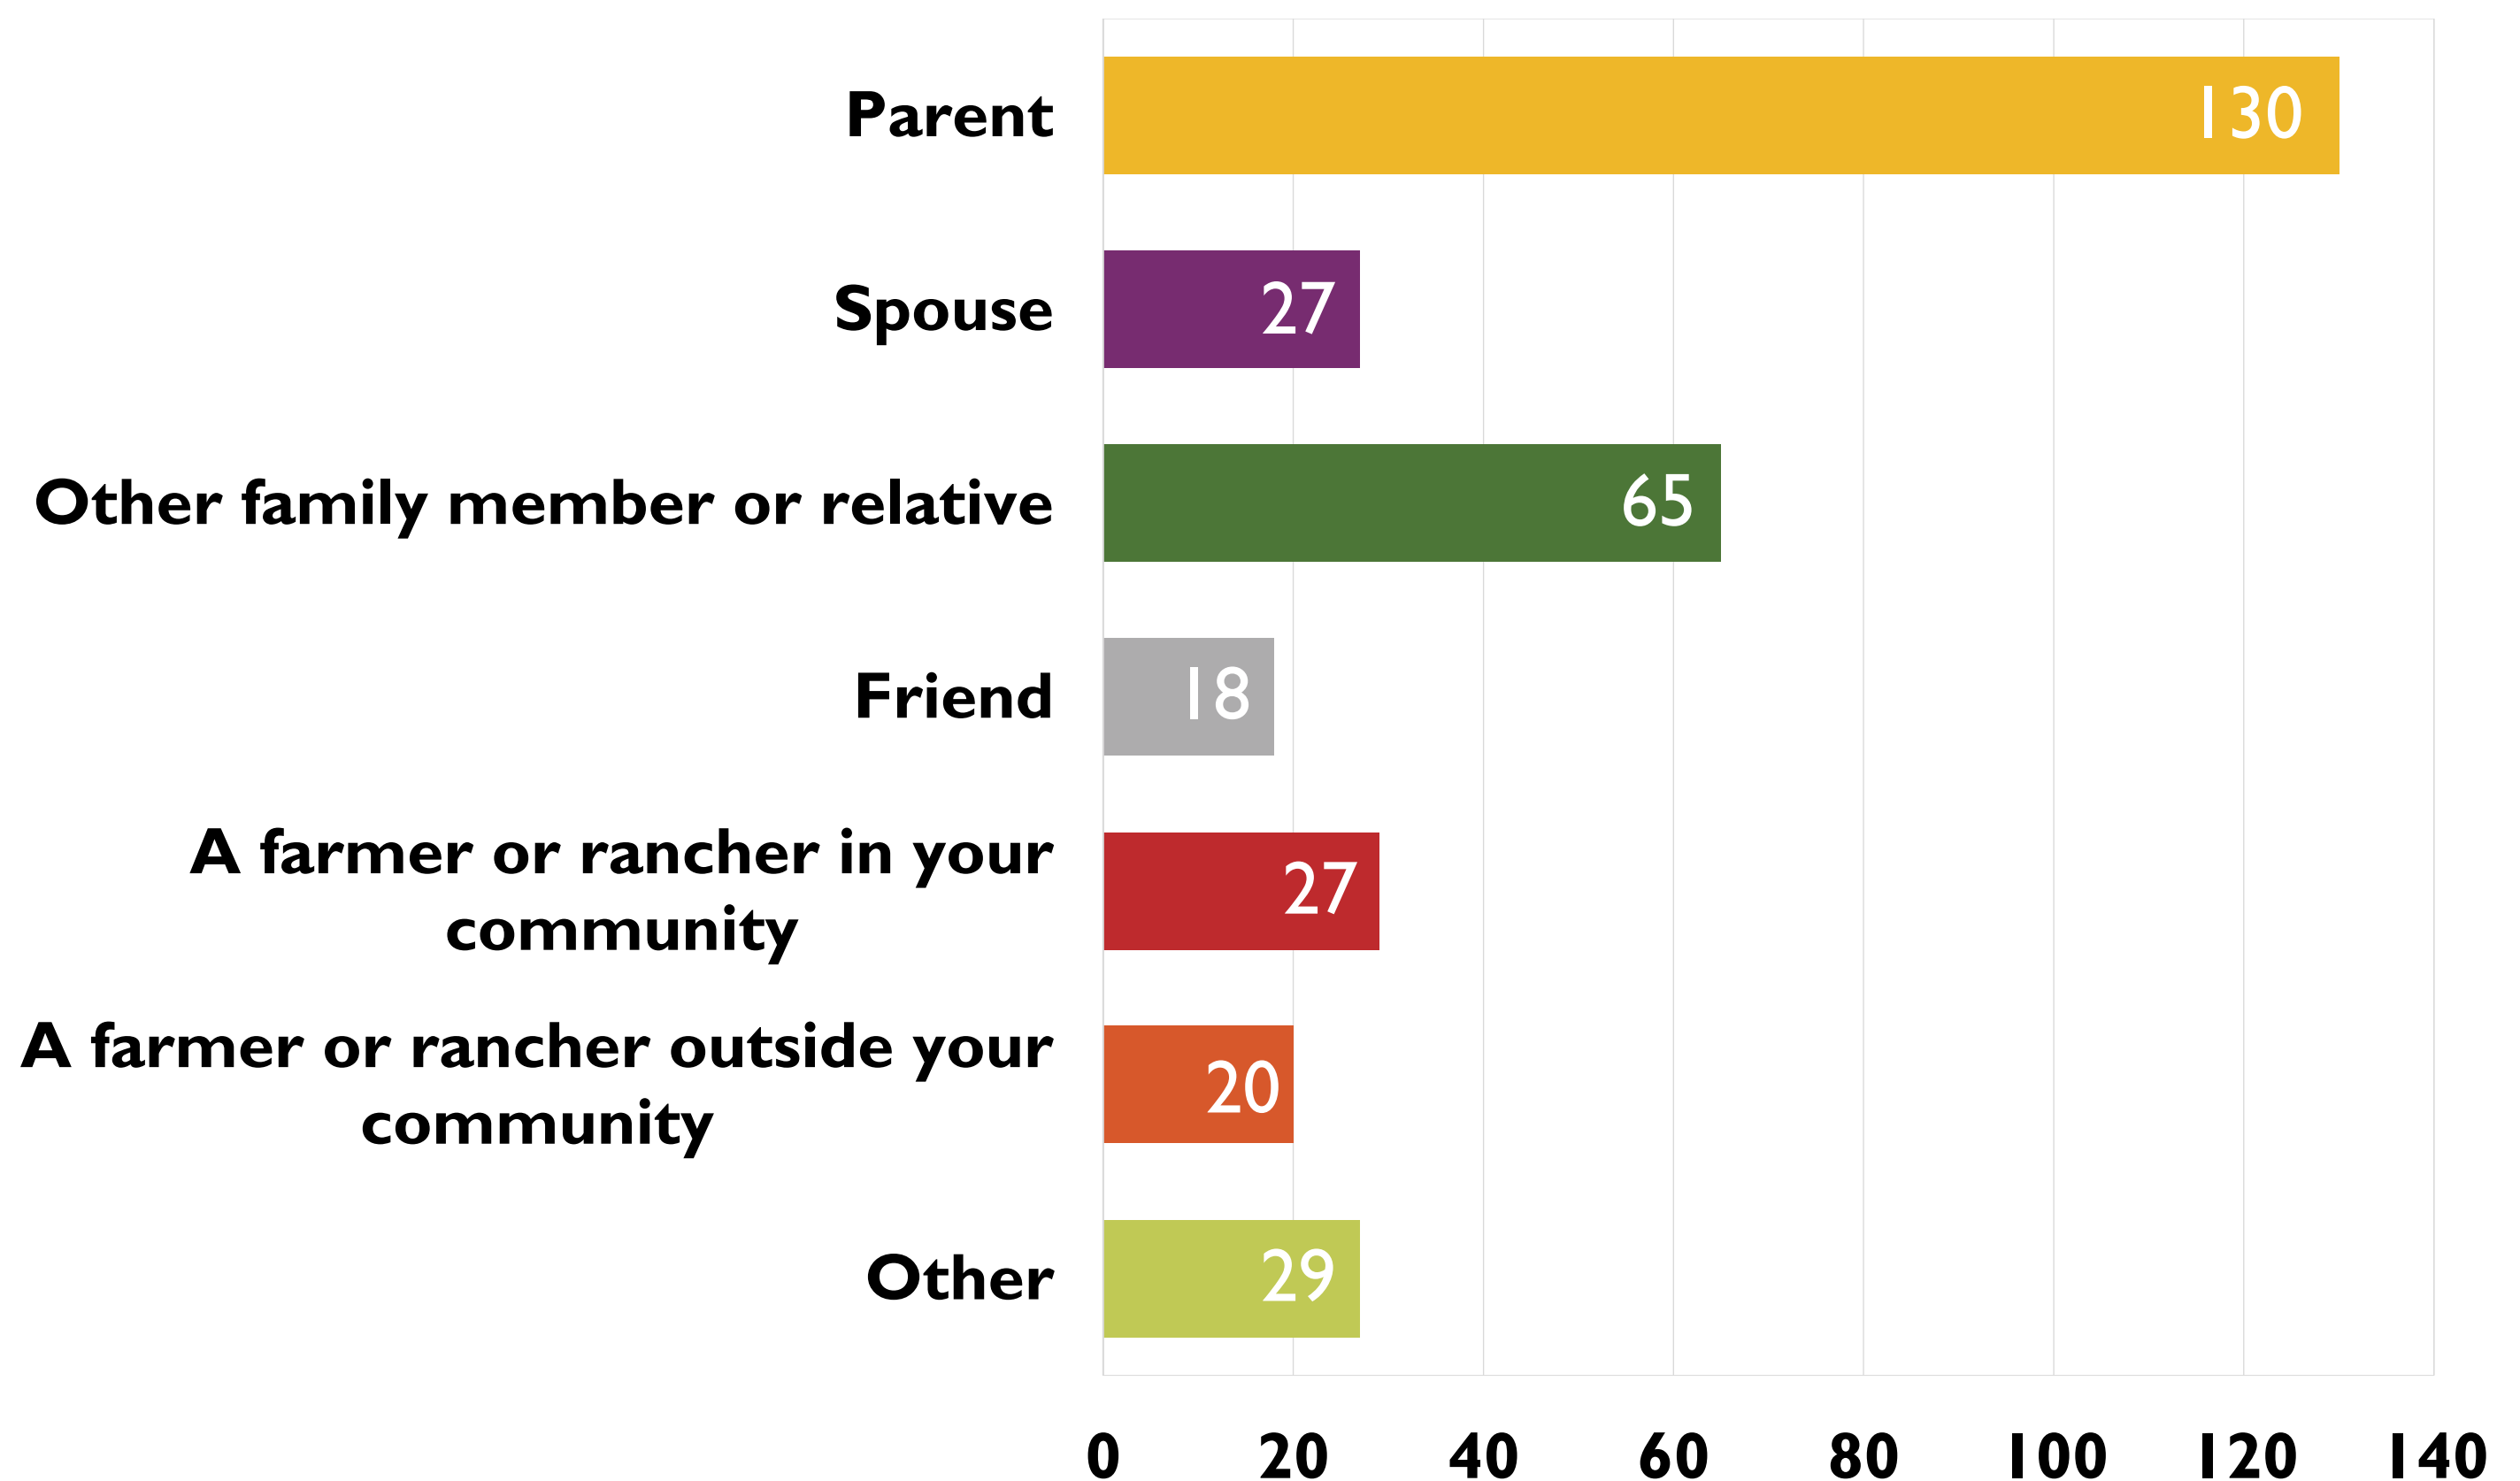

Idaho Farm and Ranch Women Survey

Did or do you have a mentor or role model who inspired you to become a farmer or rancher?

Total Question Responses: 518

Who was or is your most influential mentor or role model?

Total Question Responses: 316

In Spring 2021, the Idaho Women in Ag Research Team conducted a statewide survey to better understand the challenges and opportunities facing Idaho's women in agriculture and how educational programs can better support them. More than 400 women completed the full survey.

Data Source: Idaho Farm and Ranch Women Survey, 2021