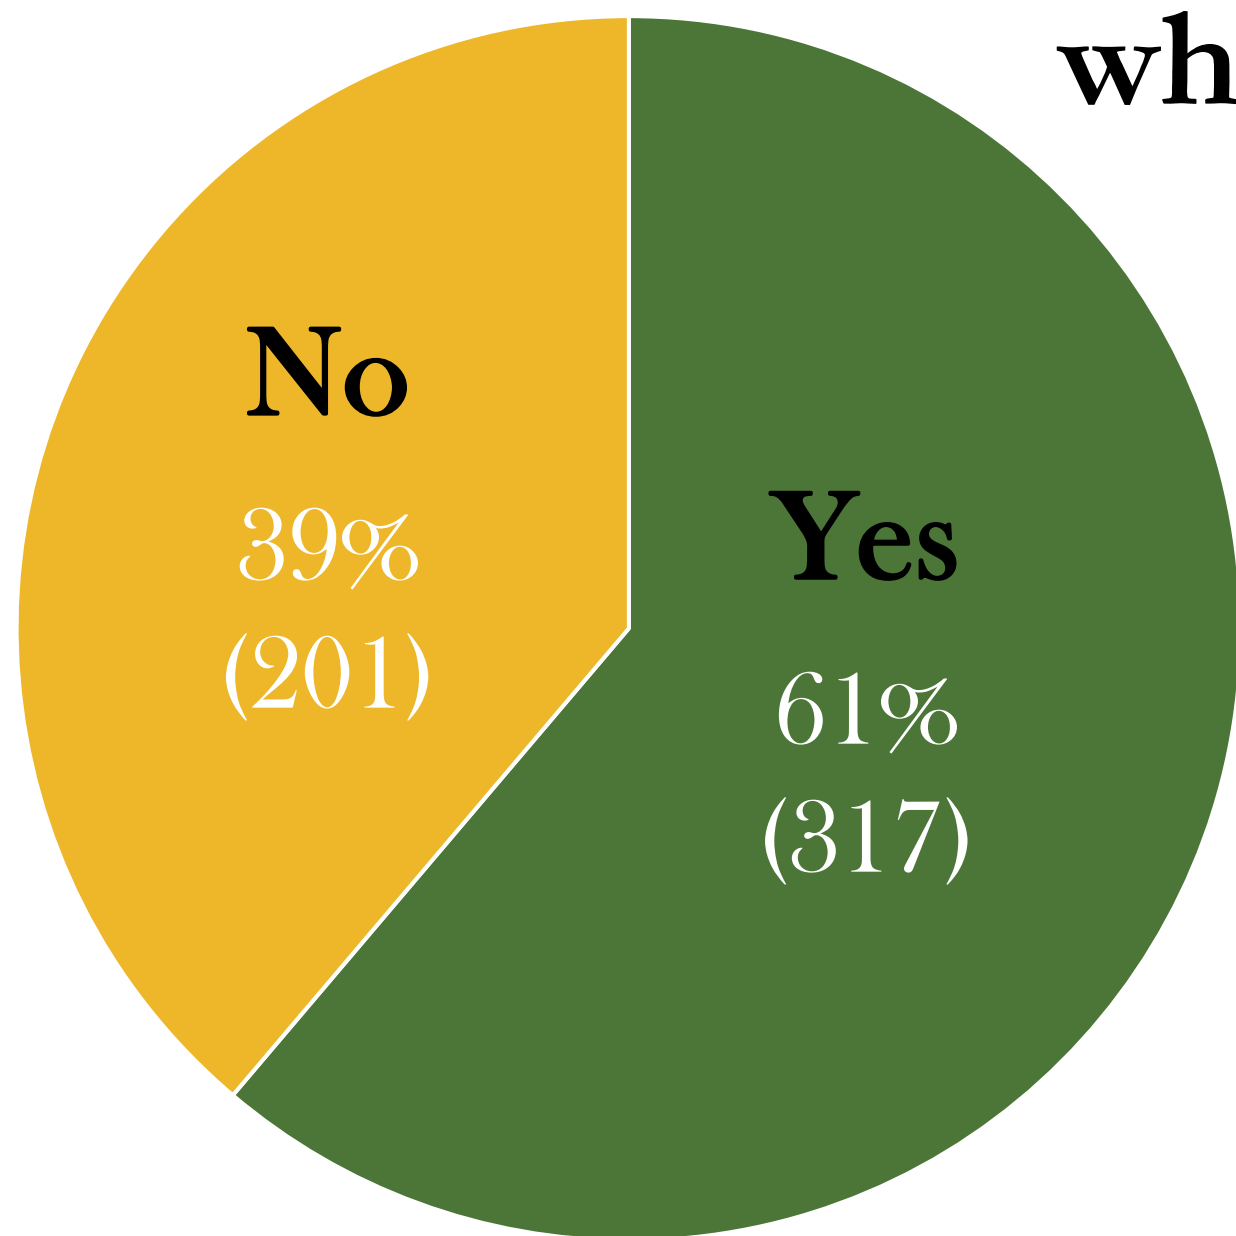

Idaho Farm and Ranch Women Survey

Did or do you have a mentor or role model who inspired you to become a farmer or rancher?

Total Question Responses: 518

Who was or is your most influential mentor or role model?

Total Question Responses: 316

In Spring 2021, the Idaho Women in Ag Research Team conducted a statewide survey to better understand the challenges and opportunities facing Idaho's women in agriculture and how educational programs can better support them. More than 400 women completed the full survey.

Data Source: Idaho Farm and Ranch Women Survey, 2021