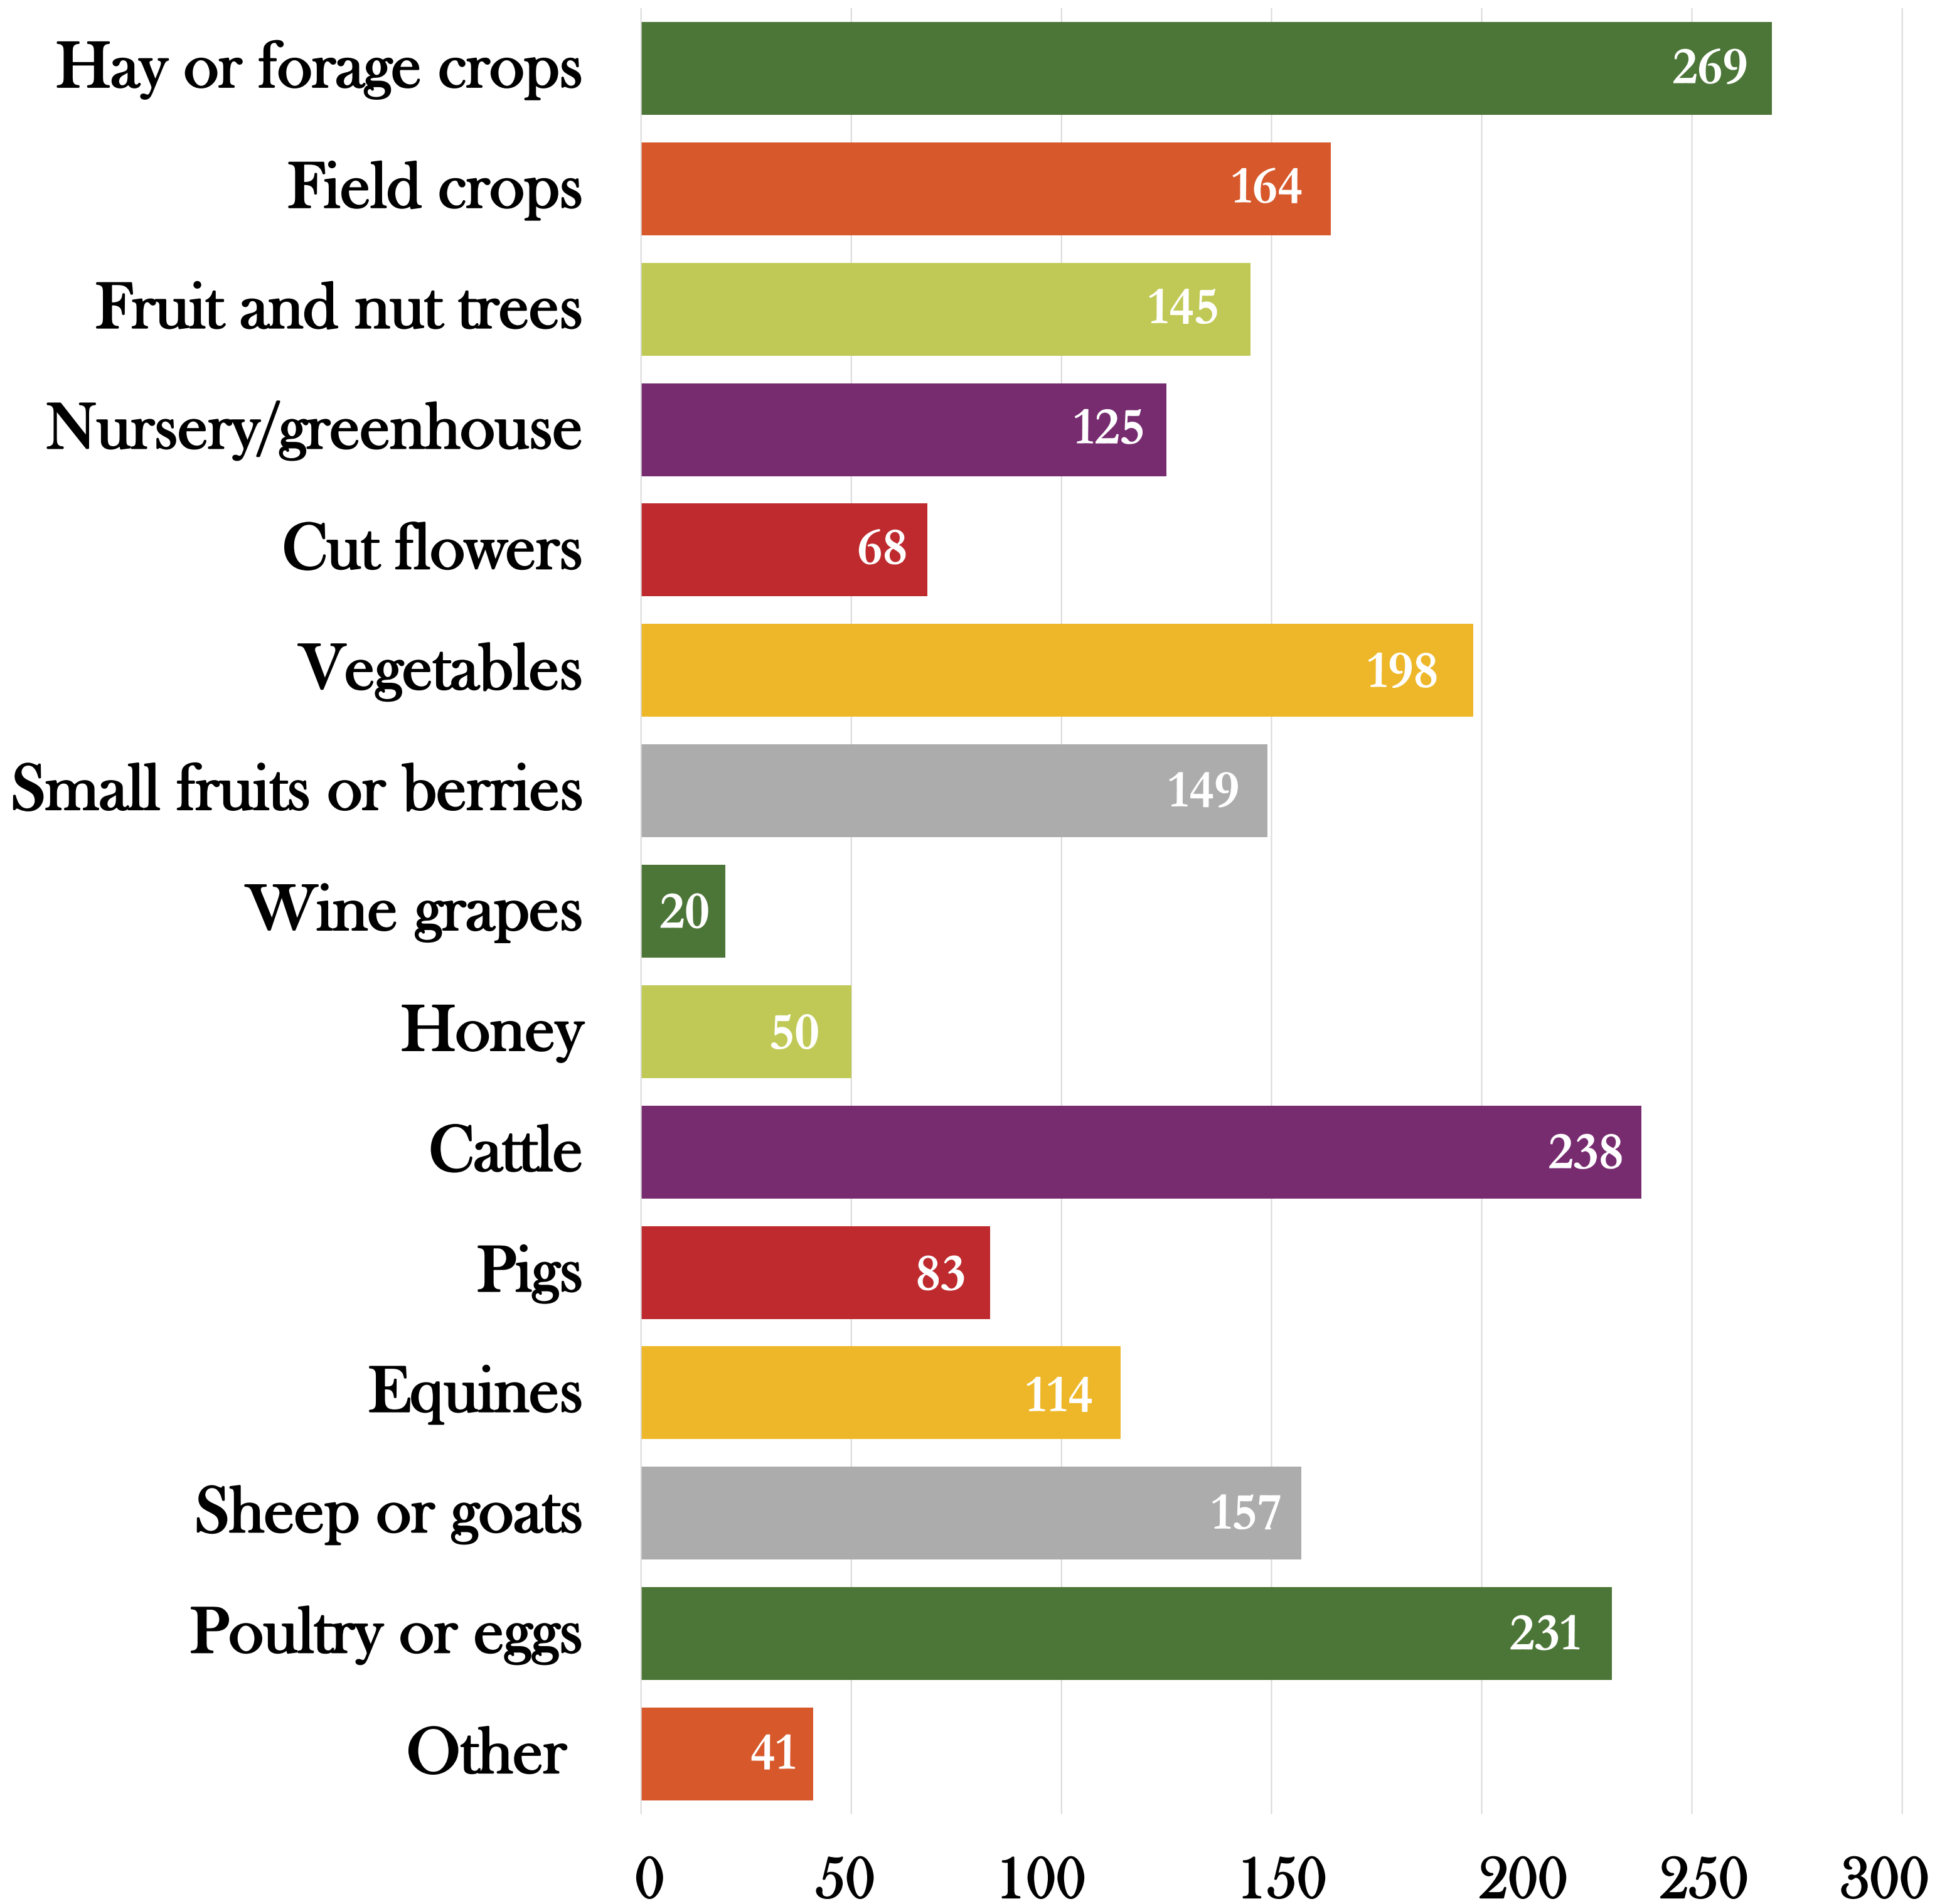

Idaho Farm and Ranch Women Survey

What products do you produce on your farm or ranch?

Total Survey Responses: 464

In Spring 2021, the Idaho Women in Ag Research Team conducted a statewide survey to better understand the challenges and opportunities facing Idaho's women in agriculture and how educational programs can better support them. More than 400 women completed the full survey.

Data Source: Idaho Farm and Ranch Women Survey, 2021